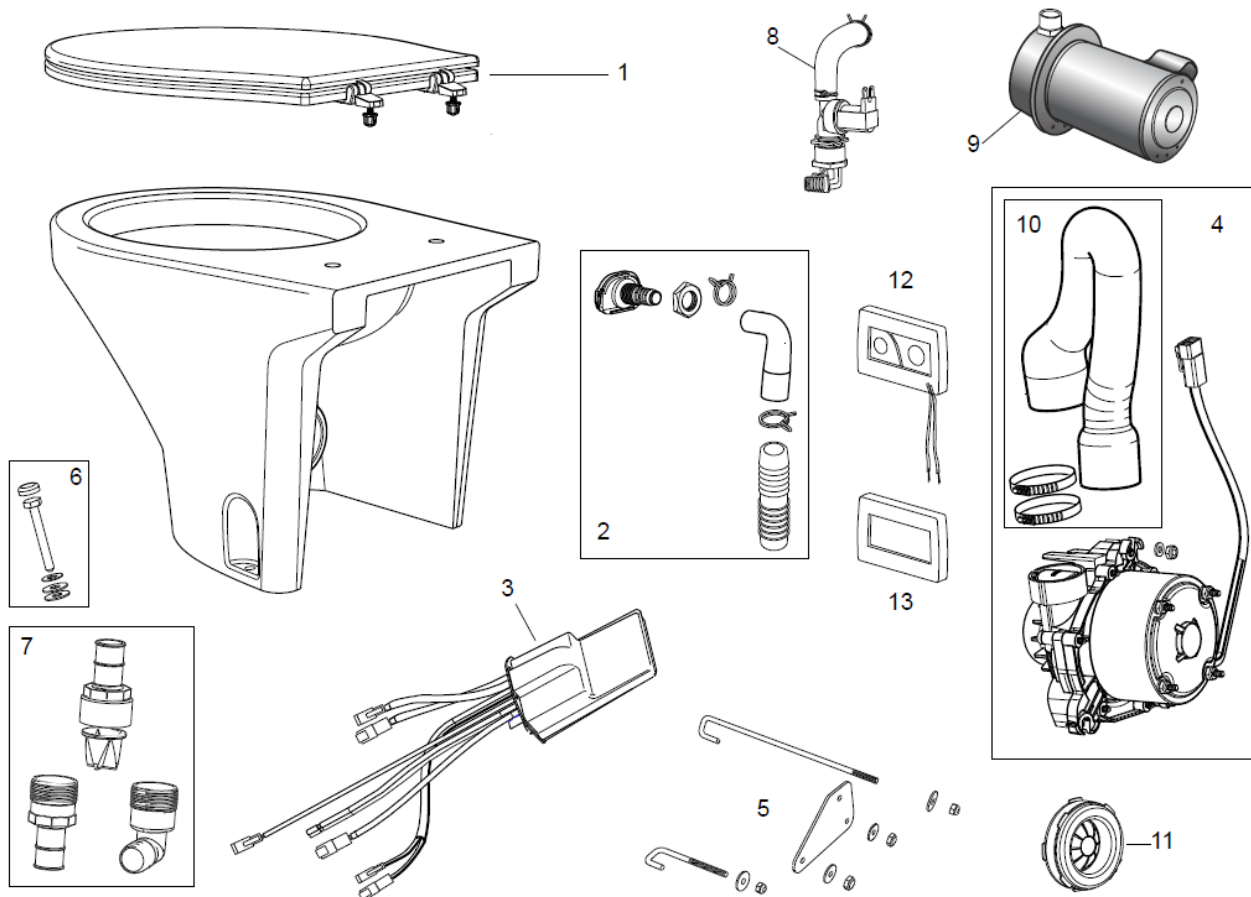

\$remote_size = \$temp_content['Directory Size'];

SPARE PARTS LIST COMPACT LINE

1. COMPASS PREMIUM PLUS

No./	Description
1	Seat & Cover
2	Inlet Nozzle Kit
3	Controller Premium
4	Motor Pump kit (S)
5	J-Bolt kit
6	Floor Mount Hardware
7	Lower Discharge Check Valve (Double Duck Bill)
8	Invensys Solenoid 12V/ 24V
9	Raw Water Pump 12V/24V
10	Short Discharge Tube Kit
11	Grommet
12	Wall Switch Kit
13	Wall Switch Kit